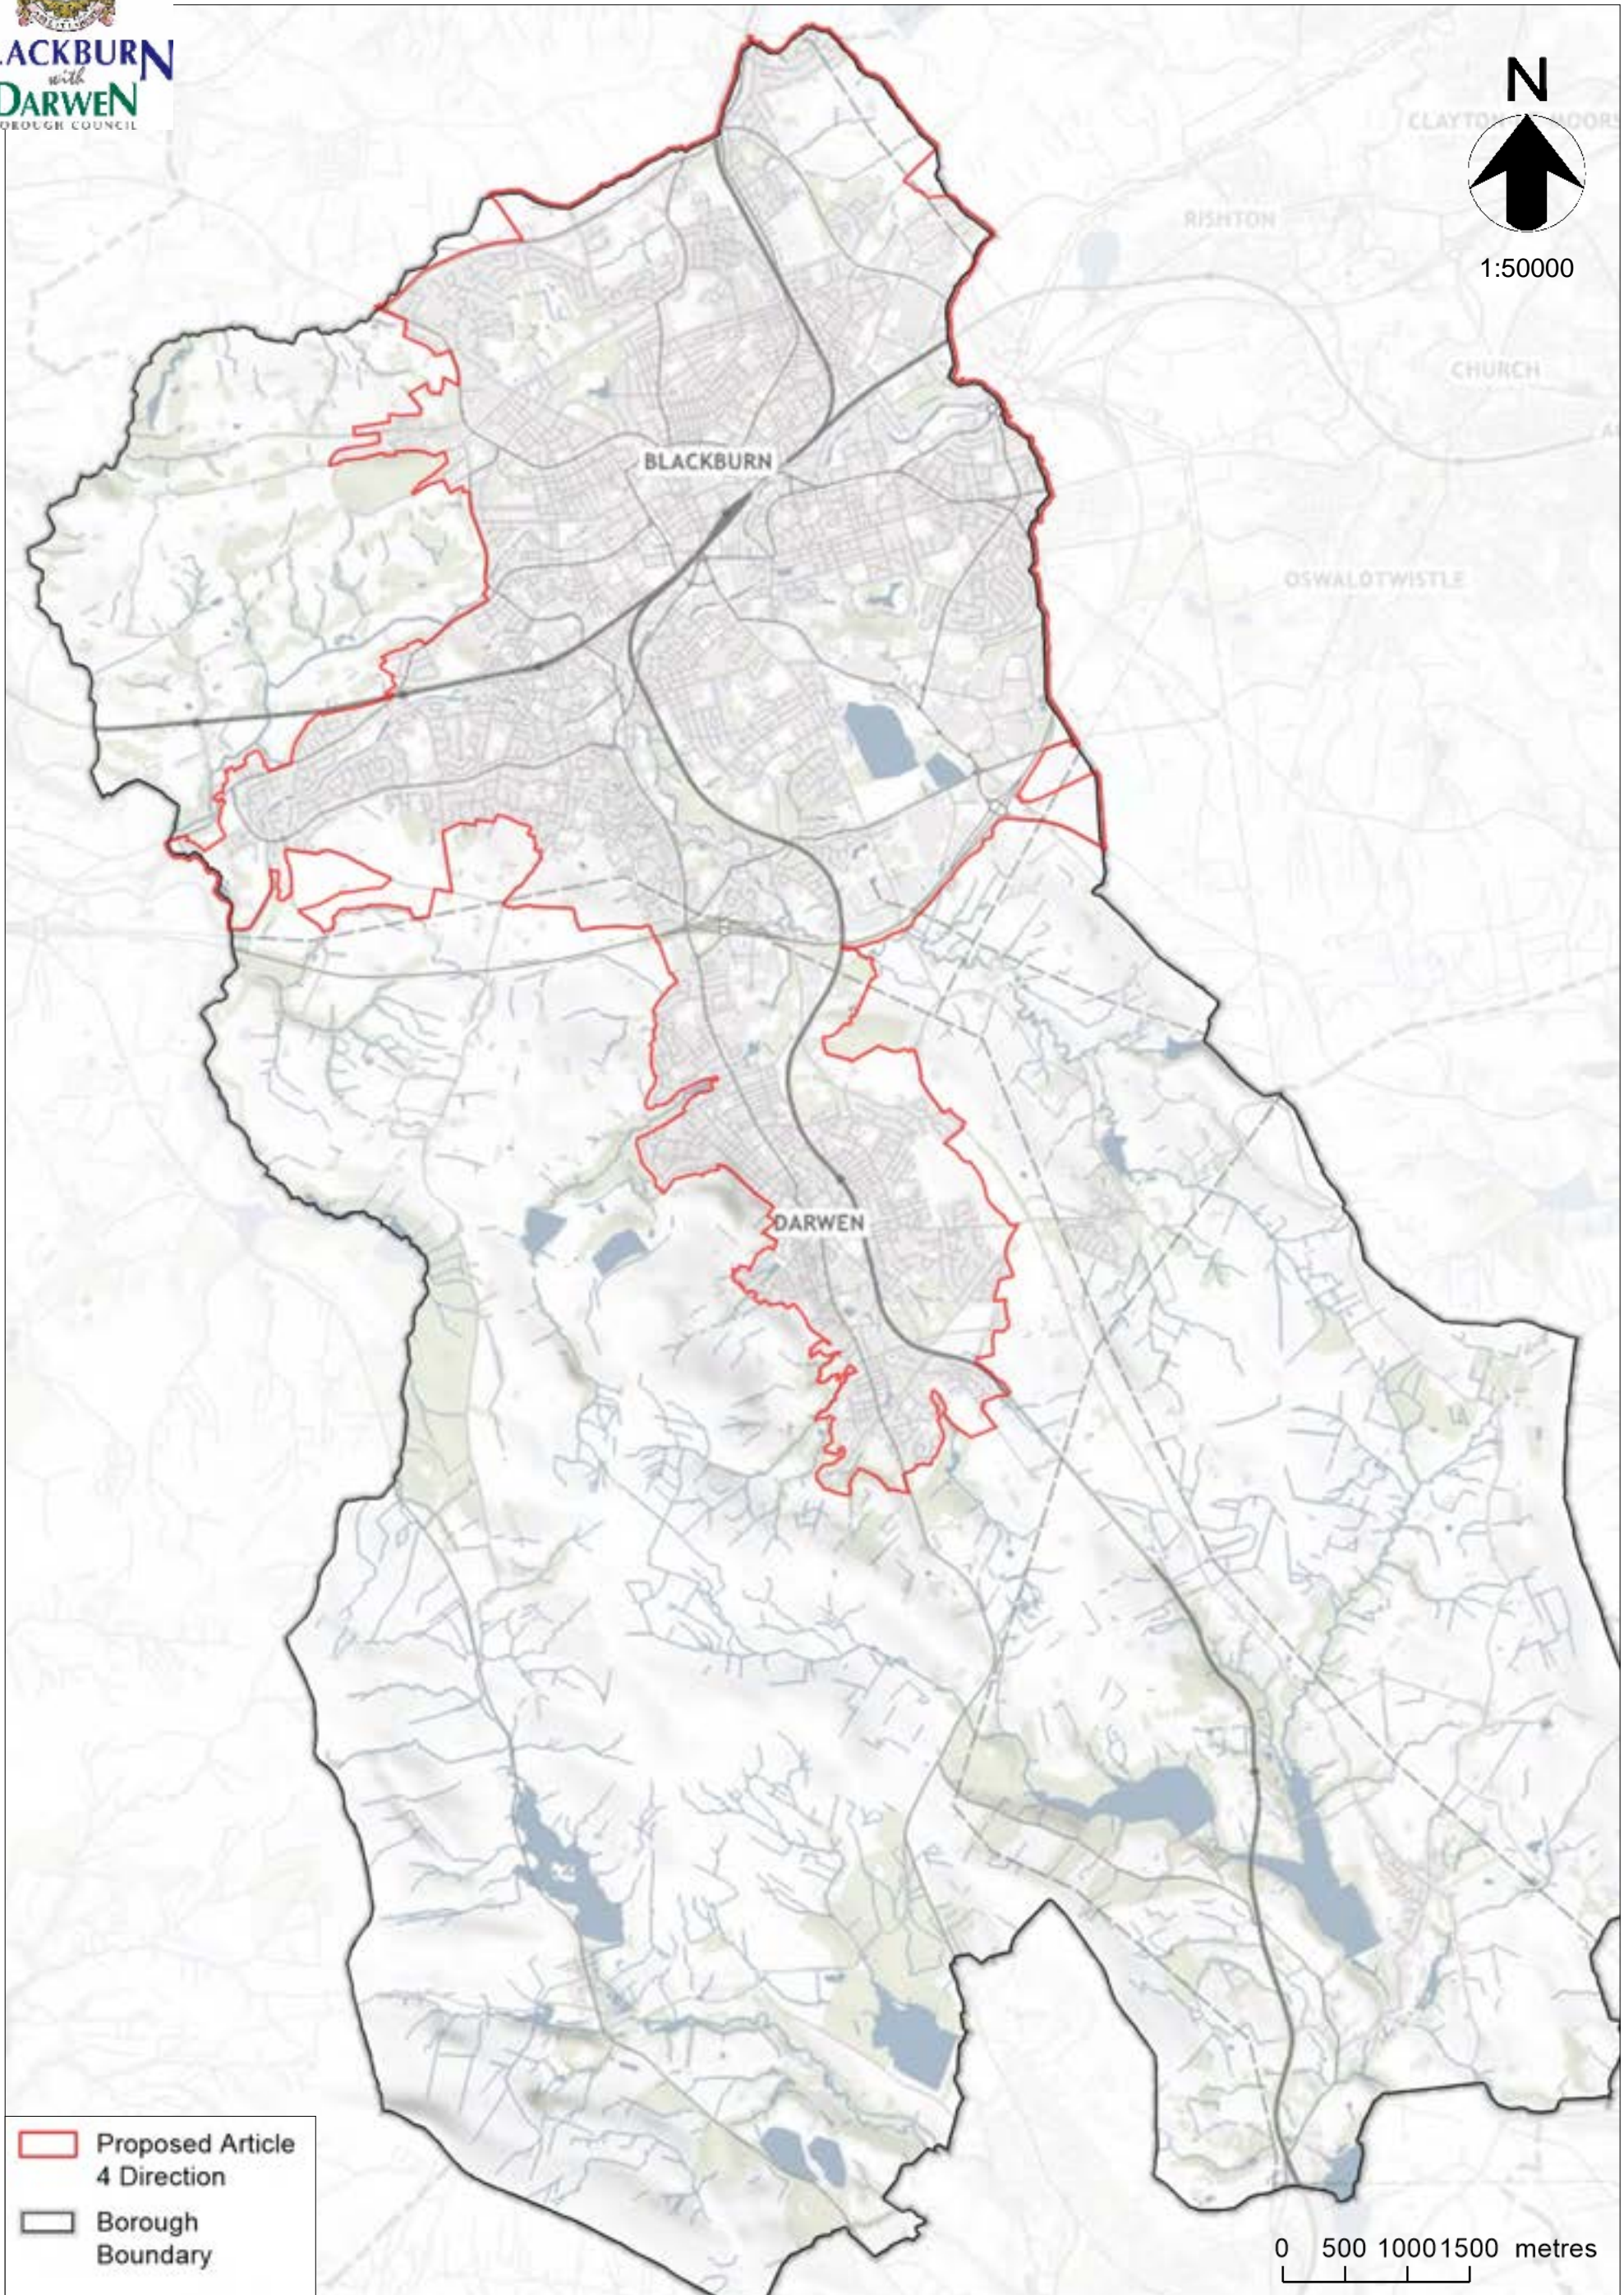

# Blackburn with Darwen Borough Council Proposed Article 4 Direction

August 2022

**BLACKBURN**  
with  
**DARWEN**  
BOROUGH COUNCIL

-  Proposed Article 4 Direction
-  Borough Boundary

0 500 1000 1500 metres

# Blackburn with Darwen Borough Council Proposed Article 4 Direction - Blackburn South East

August 2022

### Legend

Blackburn with Darwen Wards

Blackburn South East

Proposed Article 4 Direction

# Blackburn with Darwen Borough Council Proposed Article 4 Direction - Little Harwood & Whitebirk

August 2022