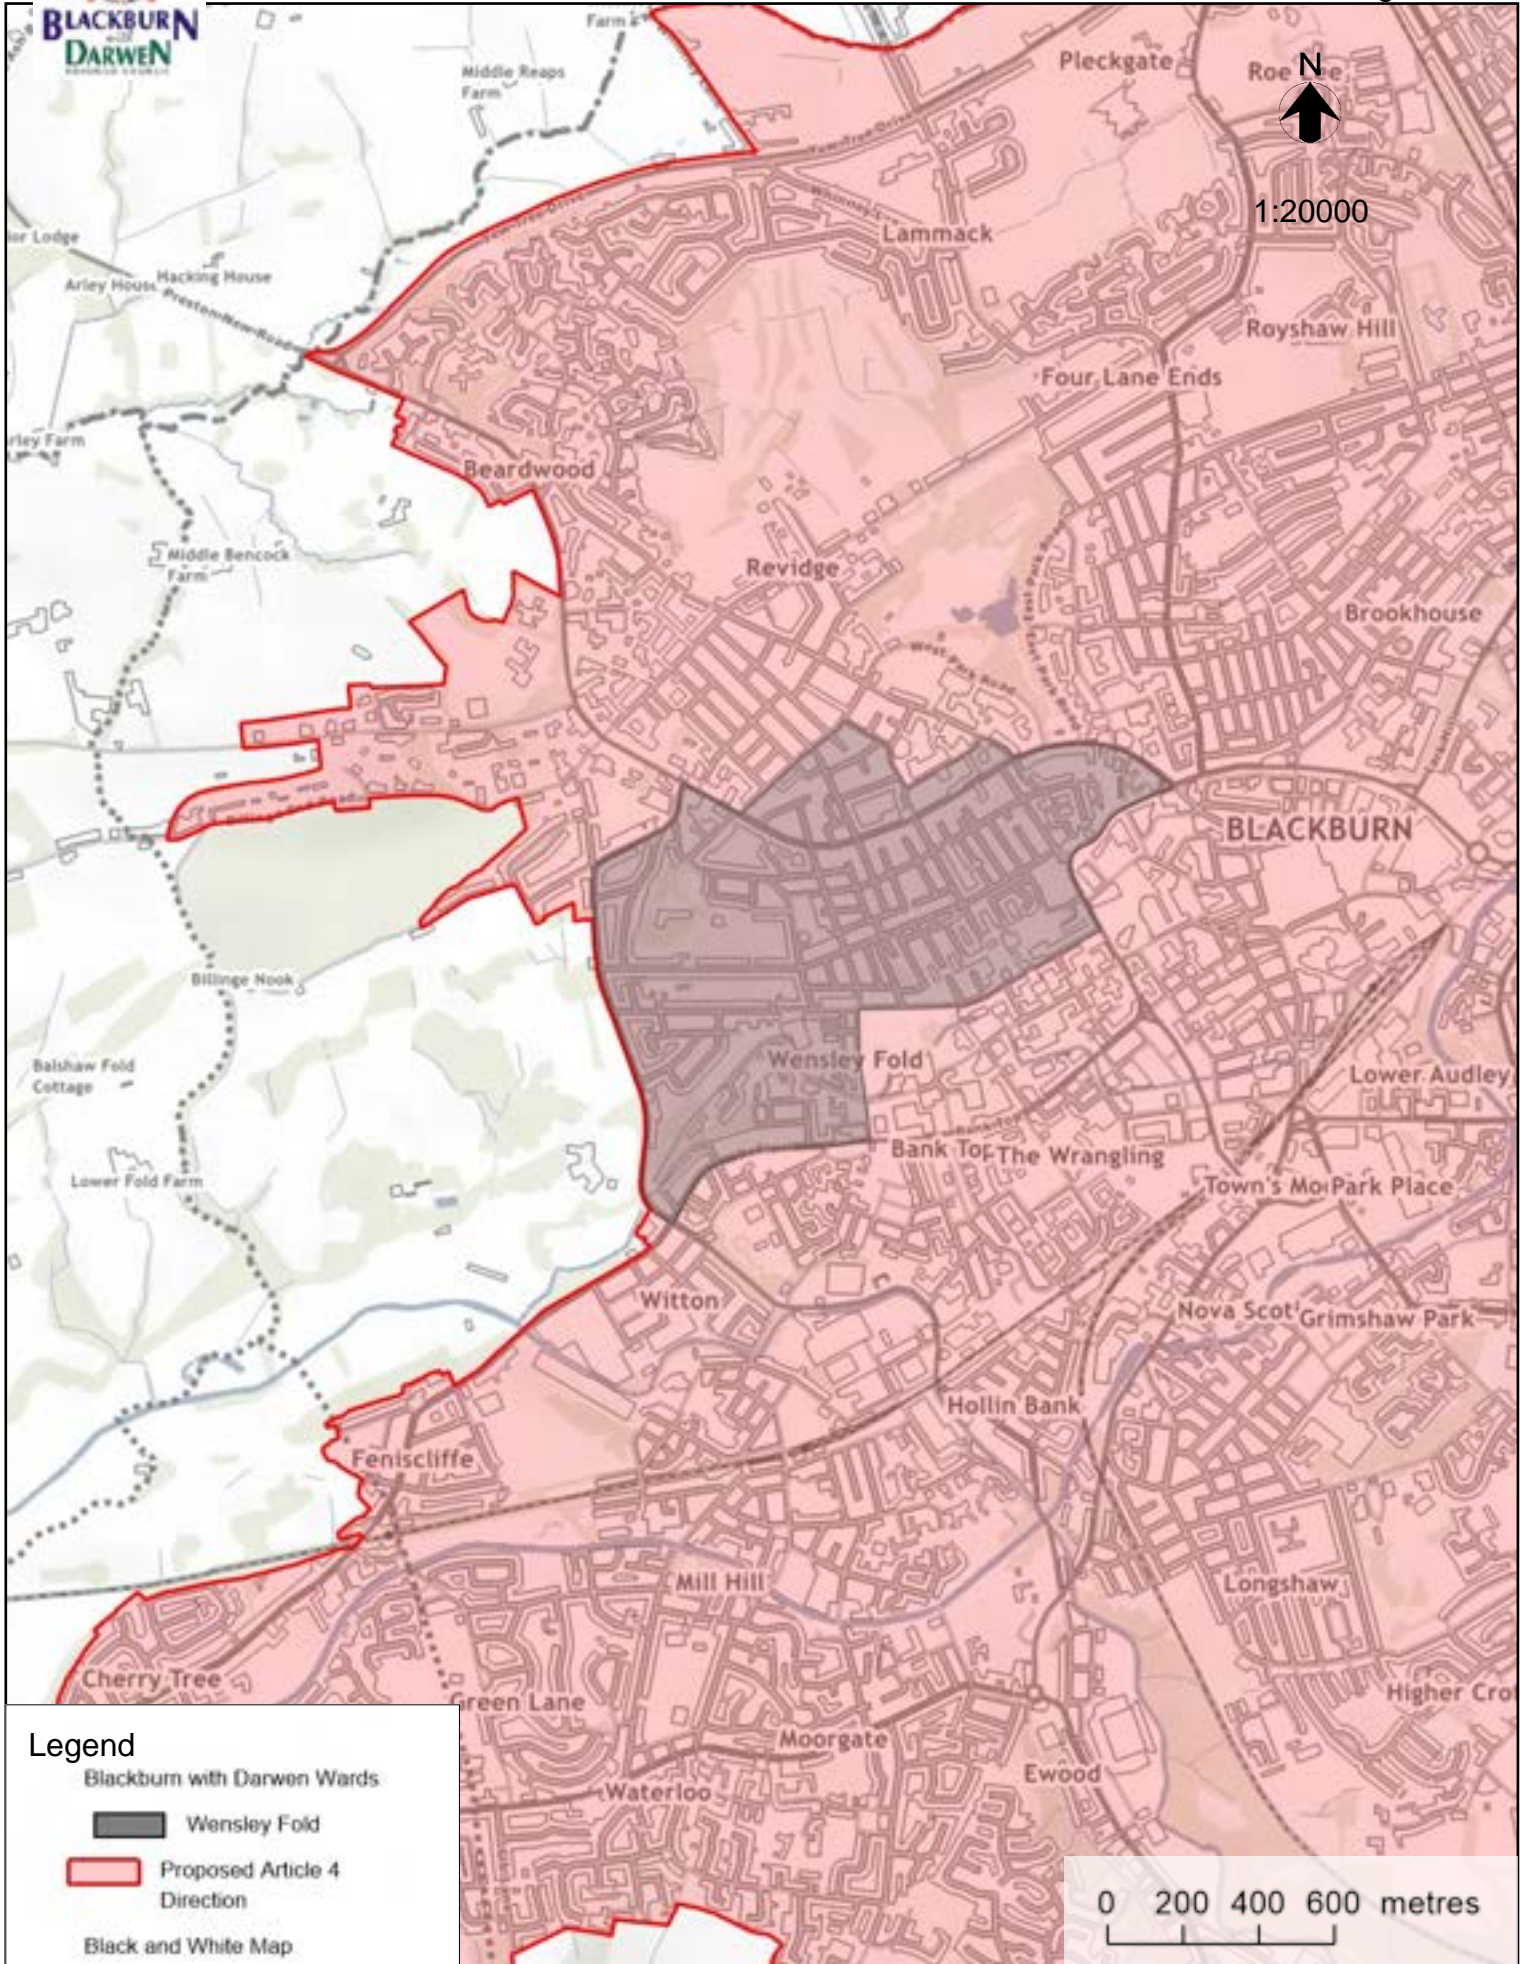

### Legend

Blackburn with Darwen Wards

Roe Lee

Proposed Article 4 Direction

Black and White Map

Legend

Blackburn with Darwen Wards

█ Wensley Fold

█ Proposed Article 4 Direction

Black and White Map