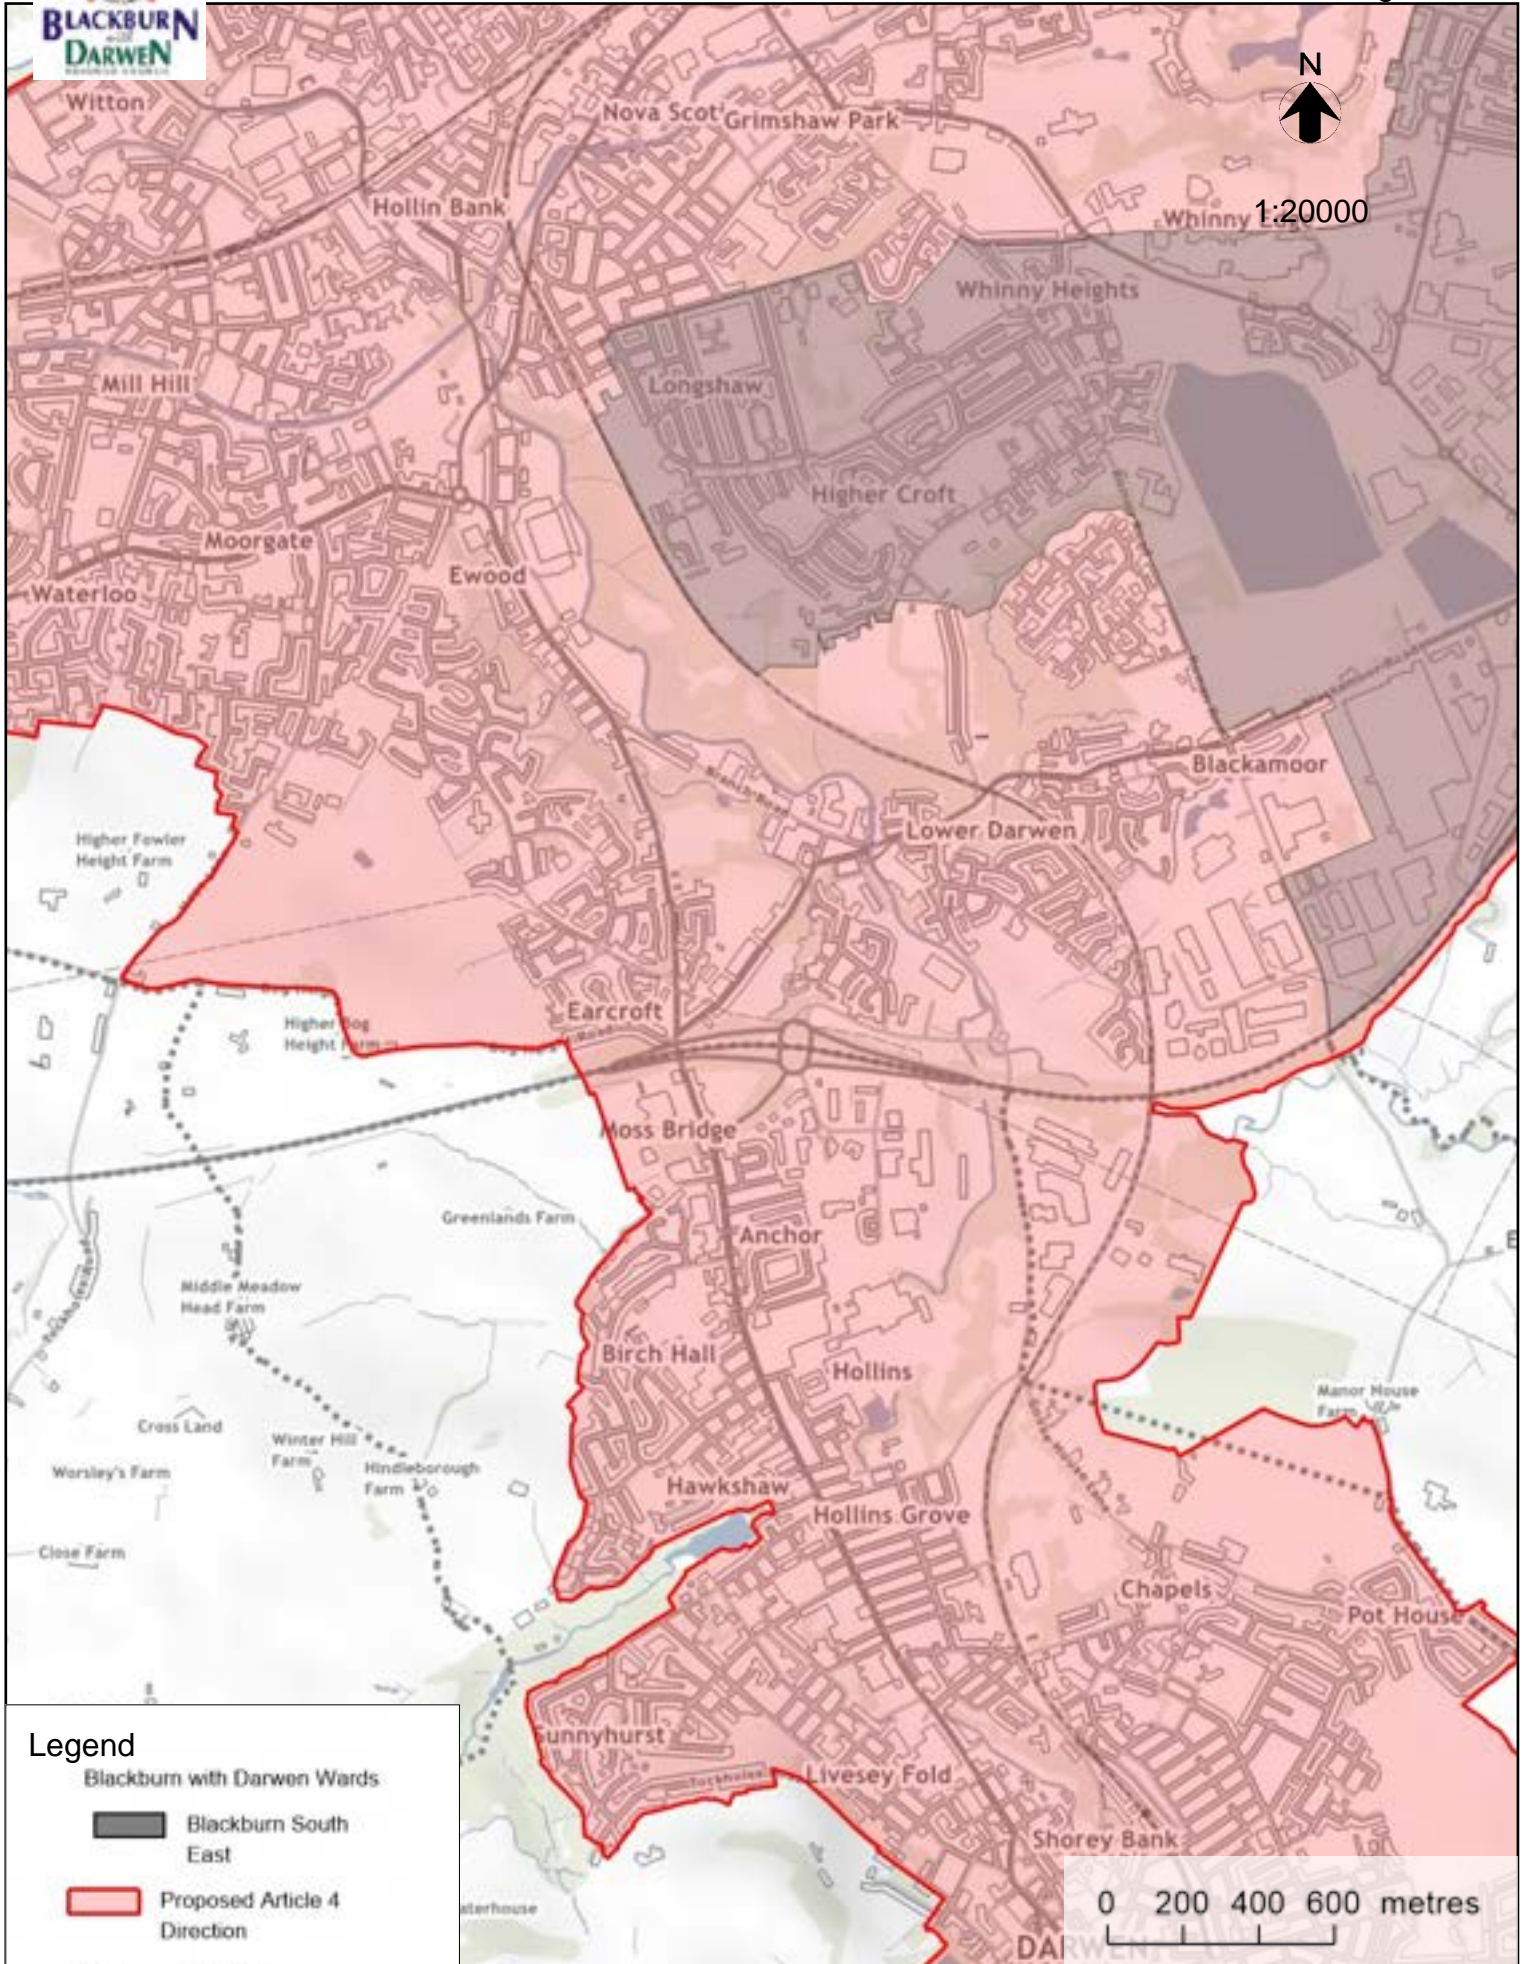

# Blackburn with Darwen Borough Council Proposed Article 4 Direction

August 2022

**BLACKBURN**  
with  
**DARWEN**  
BOROUGH COUNCIL

-  Proposed Article 4 Direction
-  Borough Boundary

0 500 1000 1500 metres

# Blackburn with Darwen Borough Council Proposed Article 4 Direction - Blackburn South East

August 2022

### Legend

Blackburn with Darwen Wards

Blackburn South East

Proposed Article 4 Direction

# Blackburn with Darwen Borough Council Proposed Article 4 Direction - Blackburn South & Lower Darwen

August 2022

Legend

Blackburn with Darwen Wards

■ Darwen South

■ Proposed Article 4 Direction

Black and White Map