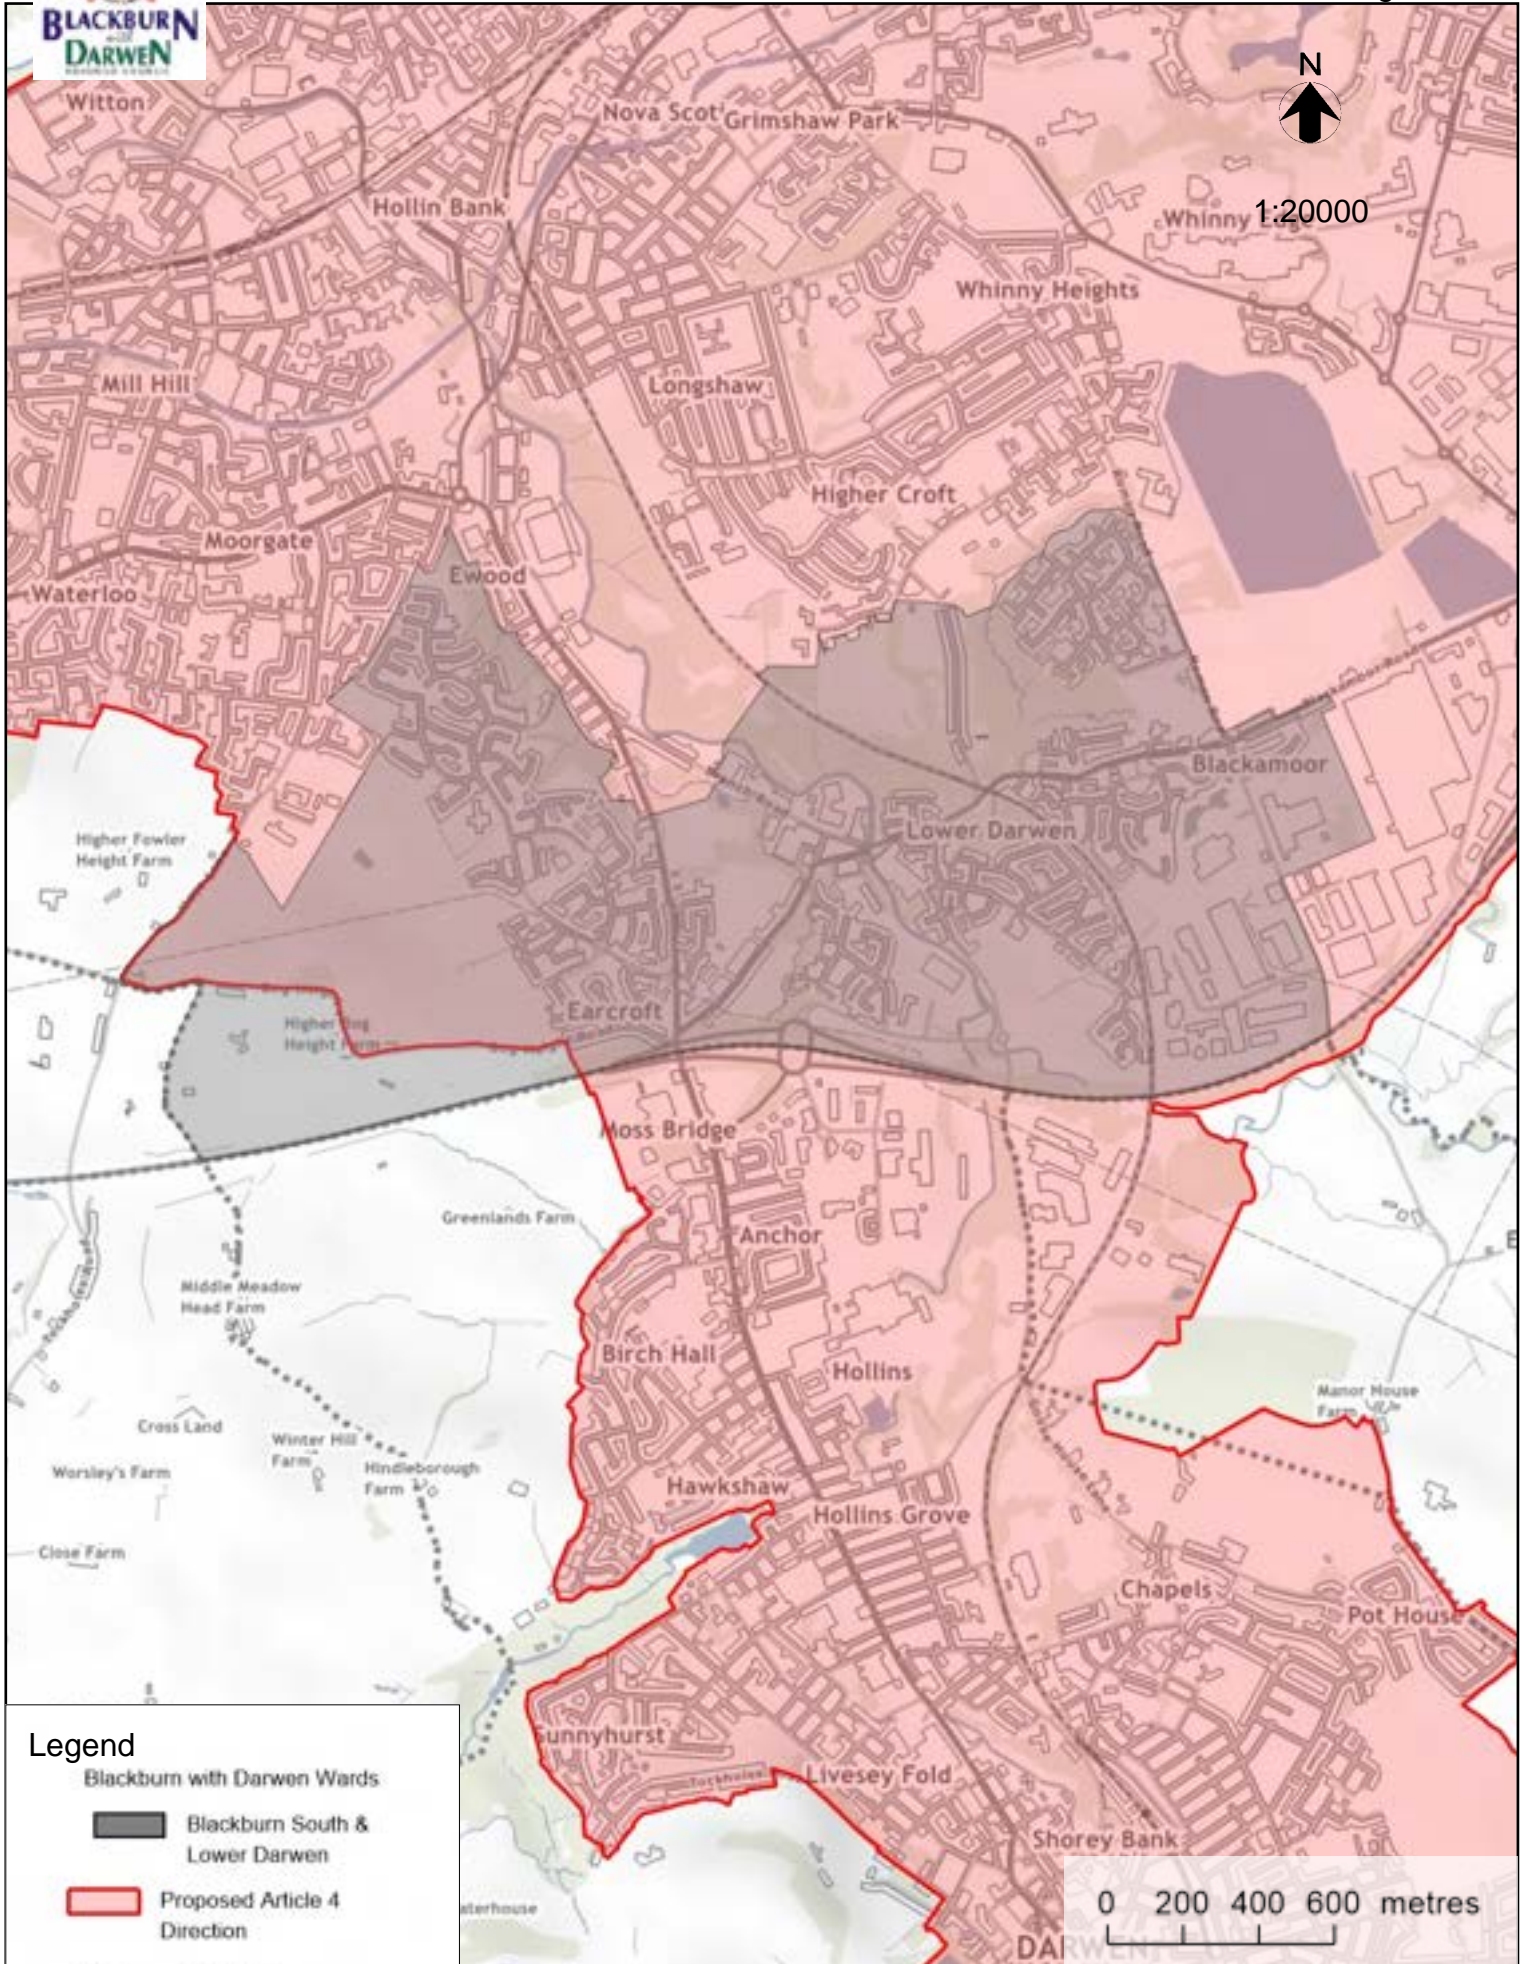

### Legend

Blackburn with Darwen Wards

Blackburn South East

Proposed Article 4 Direction

# Blackburn with Darwen Borough Council Proposed Article 4 Direction - Blackburn South & Lower Darwen

August 2022

Legend

Blackburn with Darwen Wards

■ Darwen South

■ Proposed Article 4 Direction

Black and White Map

# Blackburn with Darwen Borough Council Proposed Article 4 Direction - Little Harwood & Whitebirk

August 2022