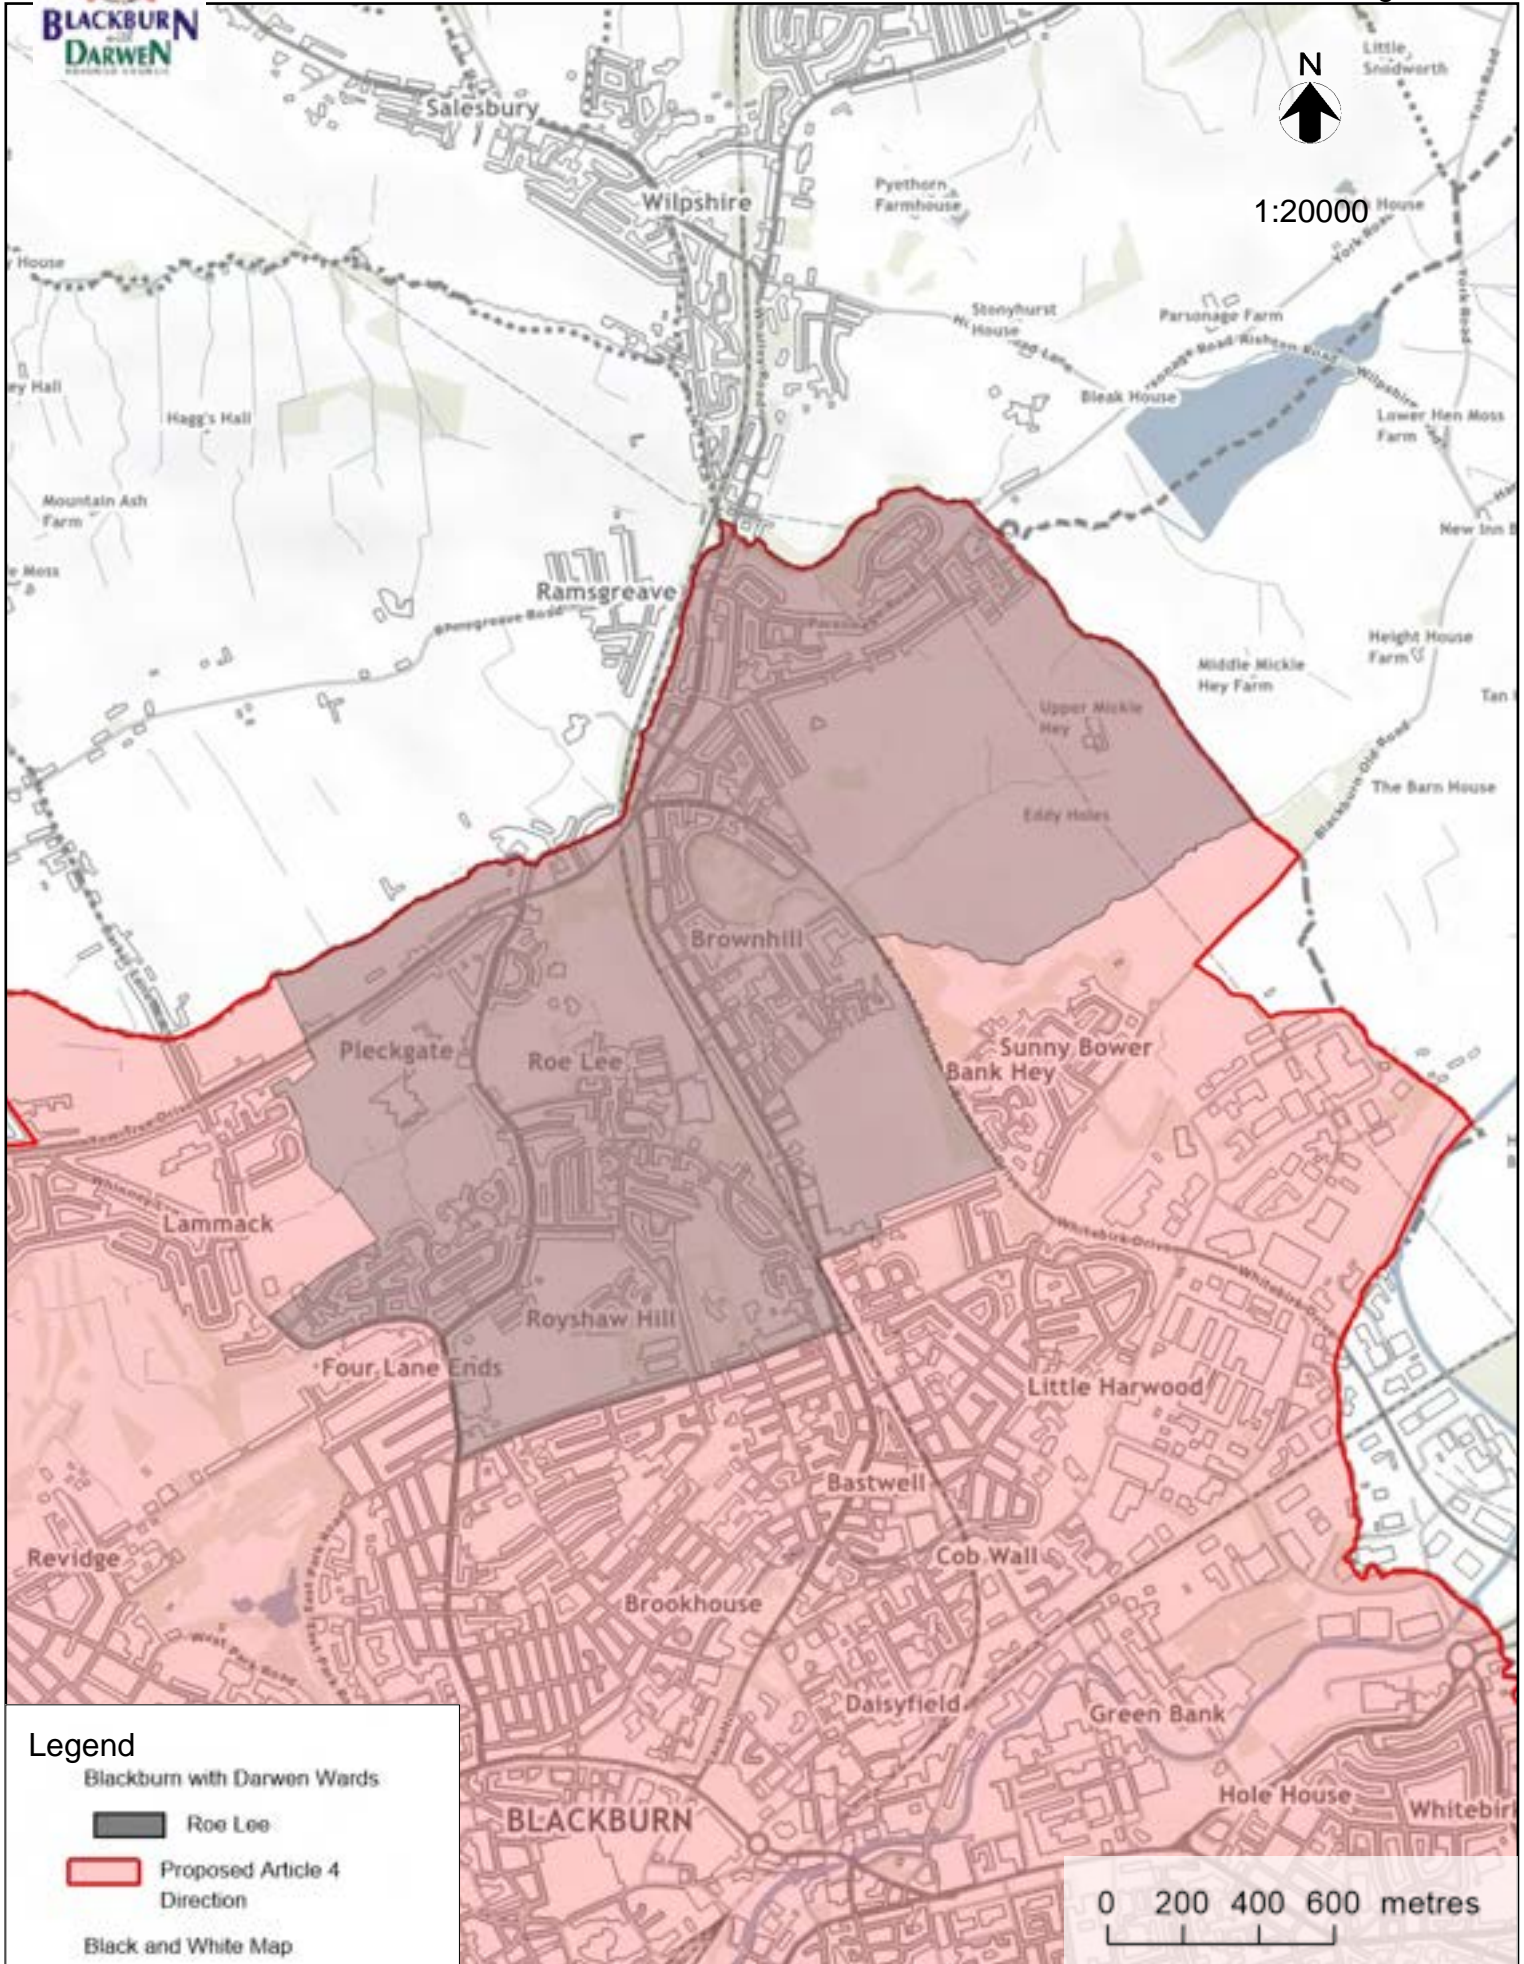

Blackburn with Darwen Borough Council Proposed Article 4 Direction - Roe Lee

August 2022

Legend

Blackburn with Darwen Wards

Roe Lee

Proposed Article 4 Direction

Black and White Map