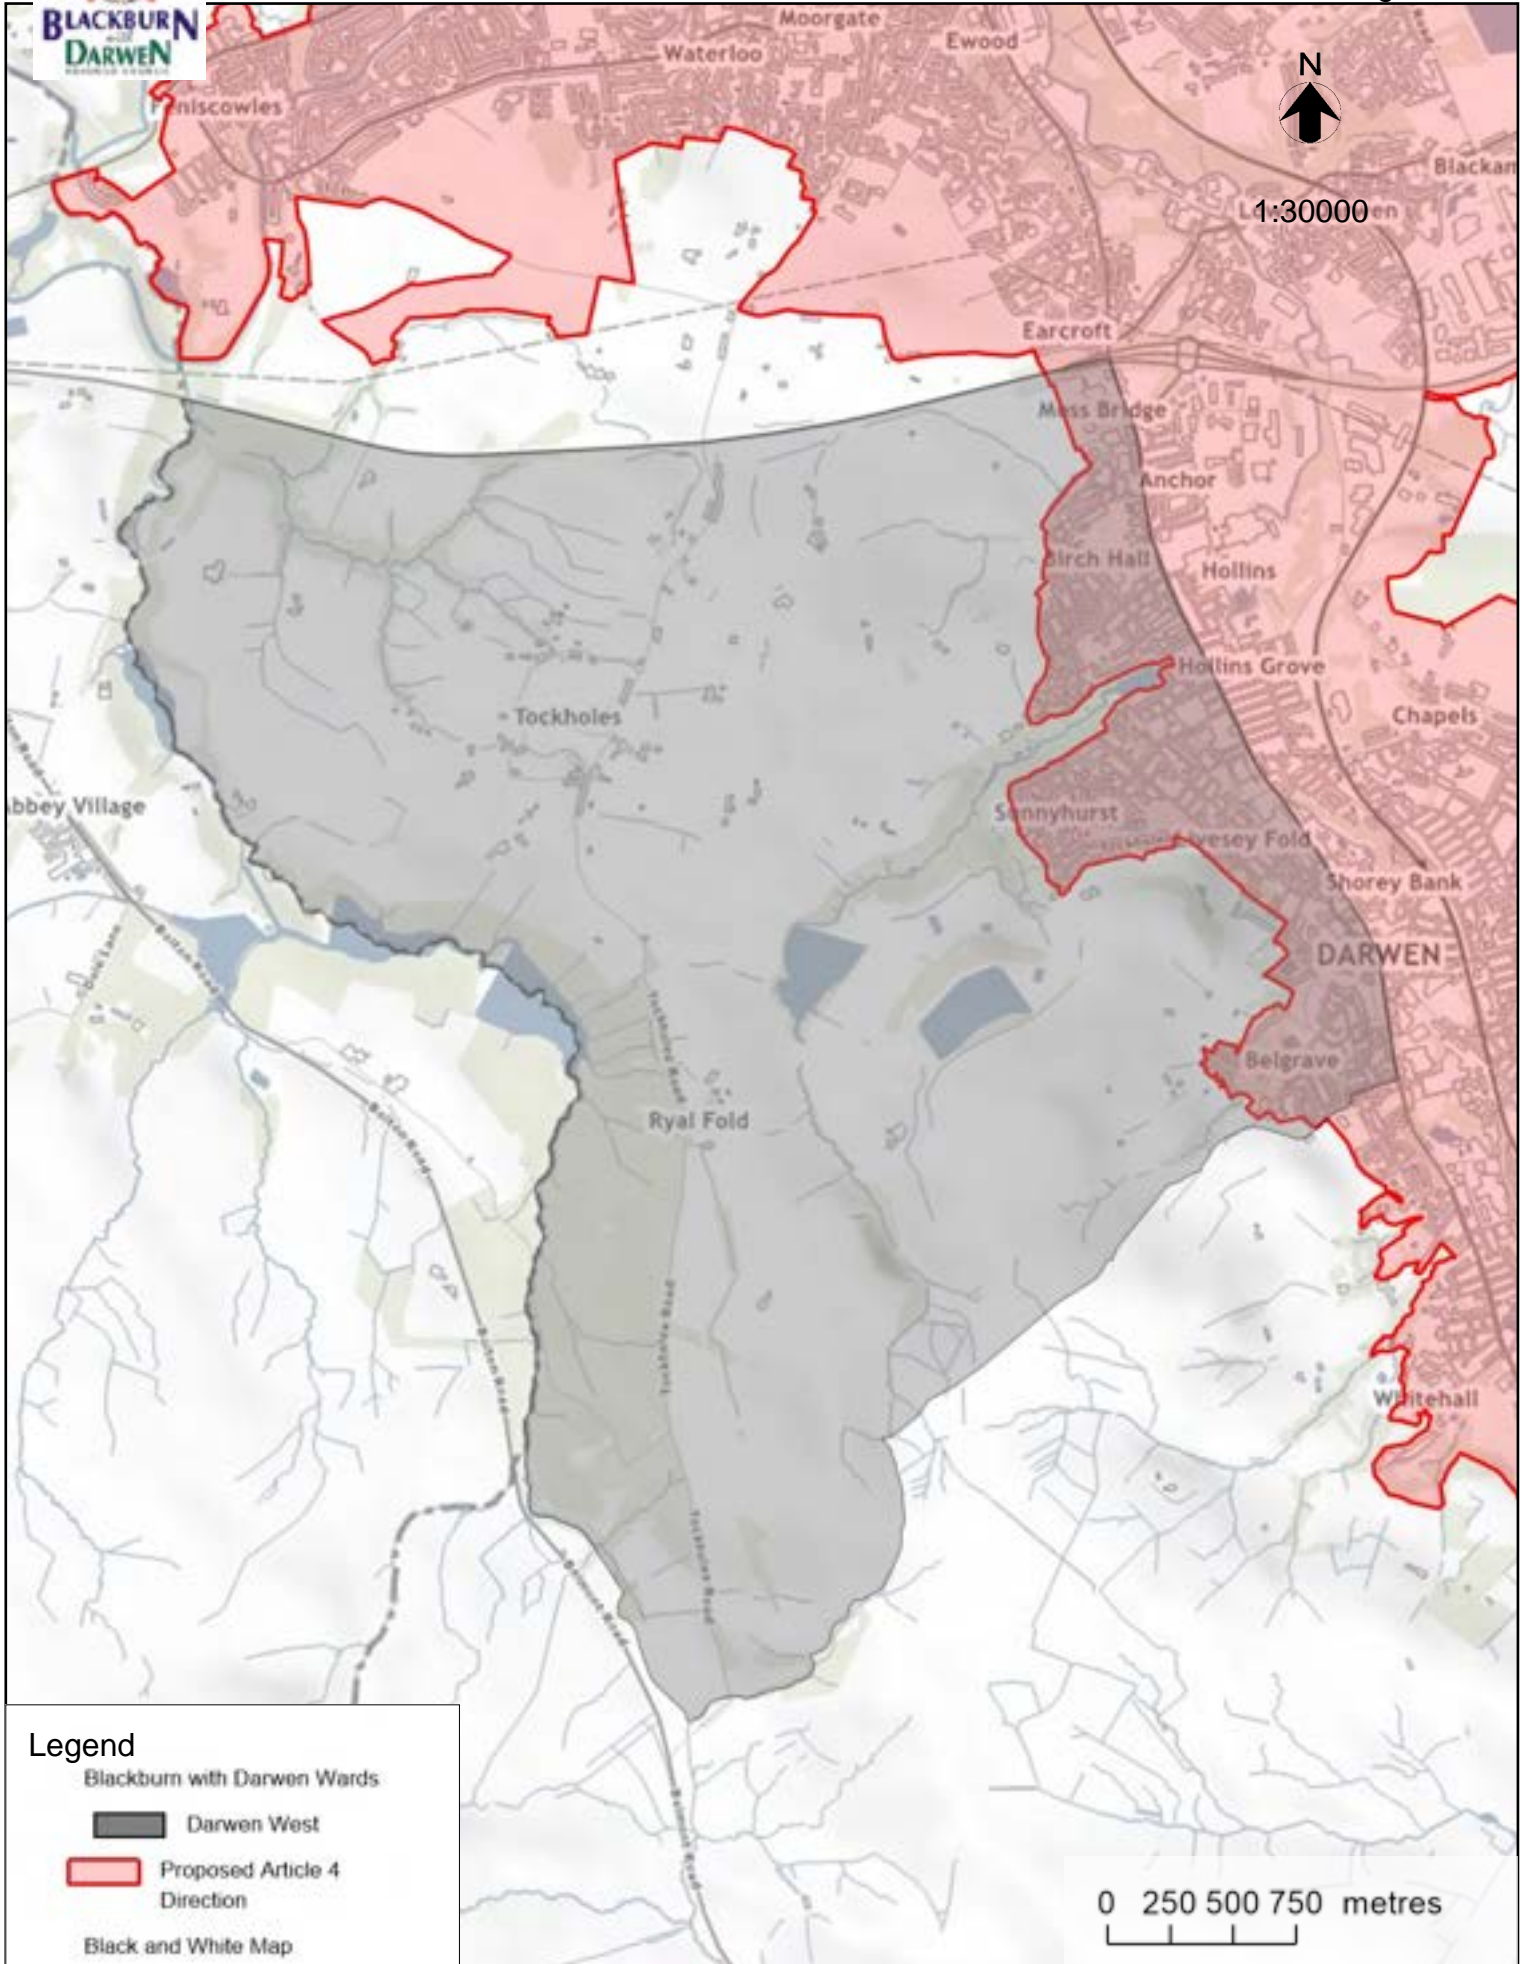

### Legend

Blackburn with Darwen Wards

Blackburn South East

Proposed Article 4 Direction

# Blackburn with Darwen Borough Council Proposed Article 4 Direction - Blackburn South & Lower Darwen

August 2022

Legend

Blackburn with Darwen Wards

■ Darwen South

■ Proposed Article 4 Direction

Black and White Map

# Blackburn with Darwen Borough Council Proposed Article 4 Direction - Little Harwood & Whitebirk

August 2022

### Legend

Blackburn with Darwen Wards

 Little Harwood & Whitebirk

 Proposed Article 4 Direction