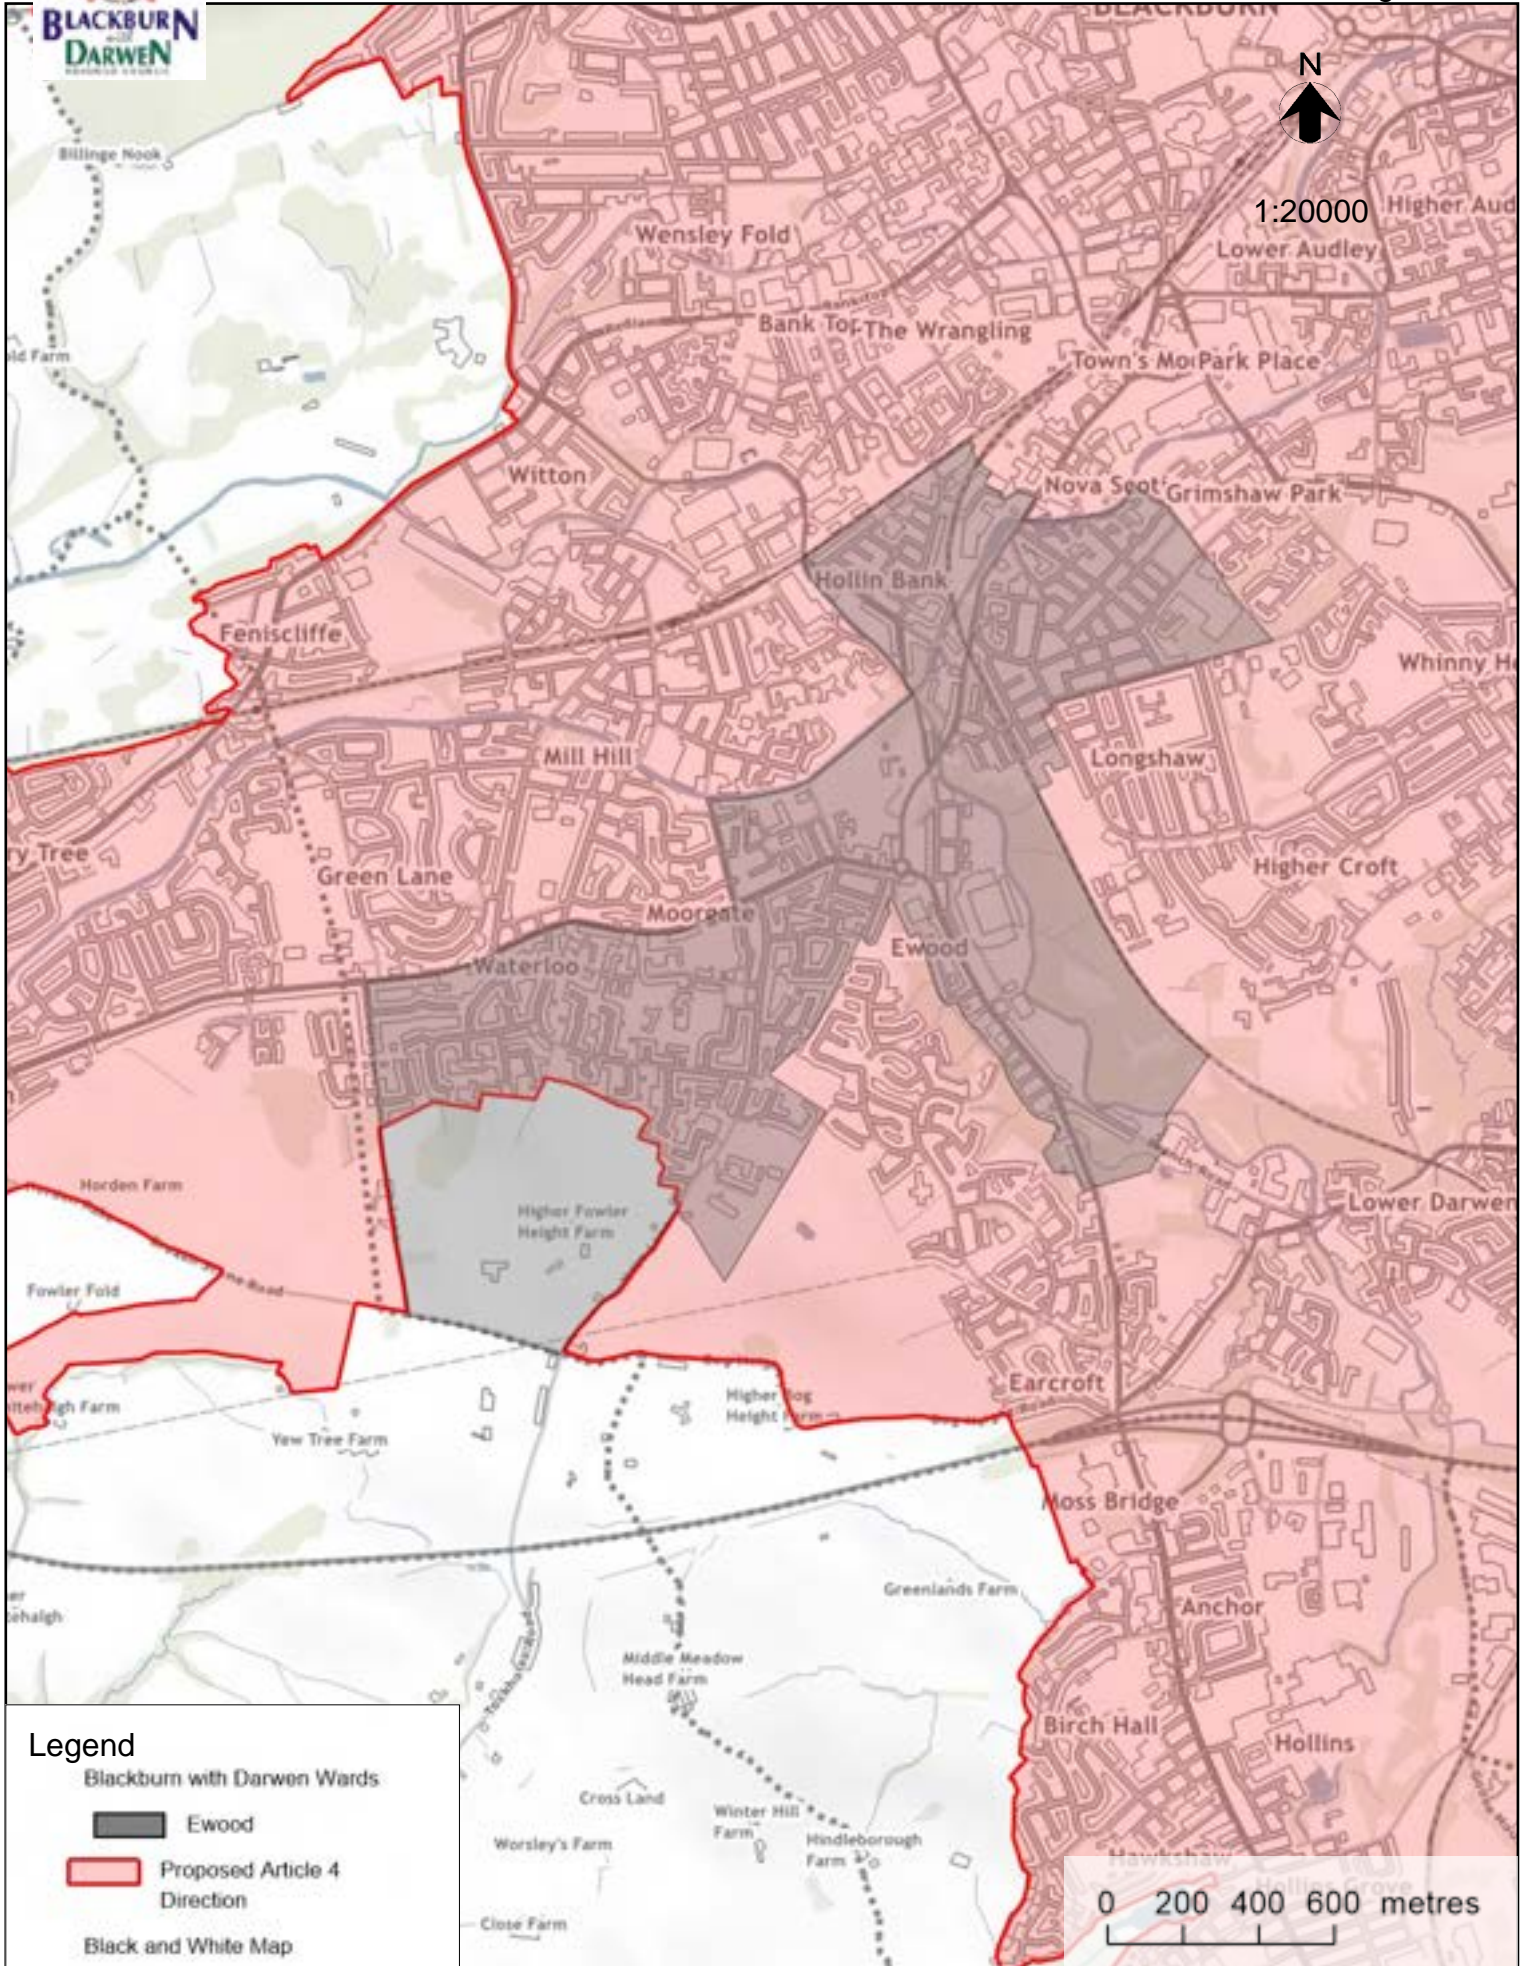

### Legend

Blackburn with Darwen Wards

Blackburn South East

Proposed Article 4 Direction

# Blackburn with Darwen Borough Council Proposed Article 4 Direction - Blackburn South & Lower Darwen

August 2022

Legend

Blackburn with Darwen Wards

■ Darwen South

■ Proposed Article 4 Direction

Black and White Map

# Blackburn with Darwen Borough Council Proposed Article 4 Direction - Little Harwood & Whitebirk

August 2022