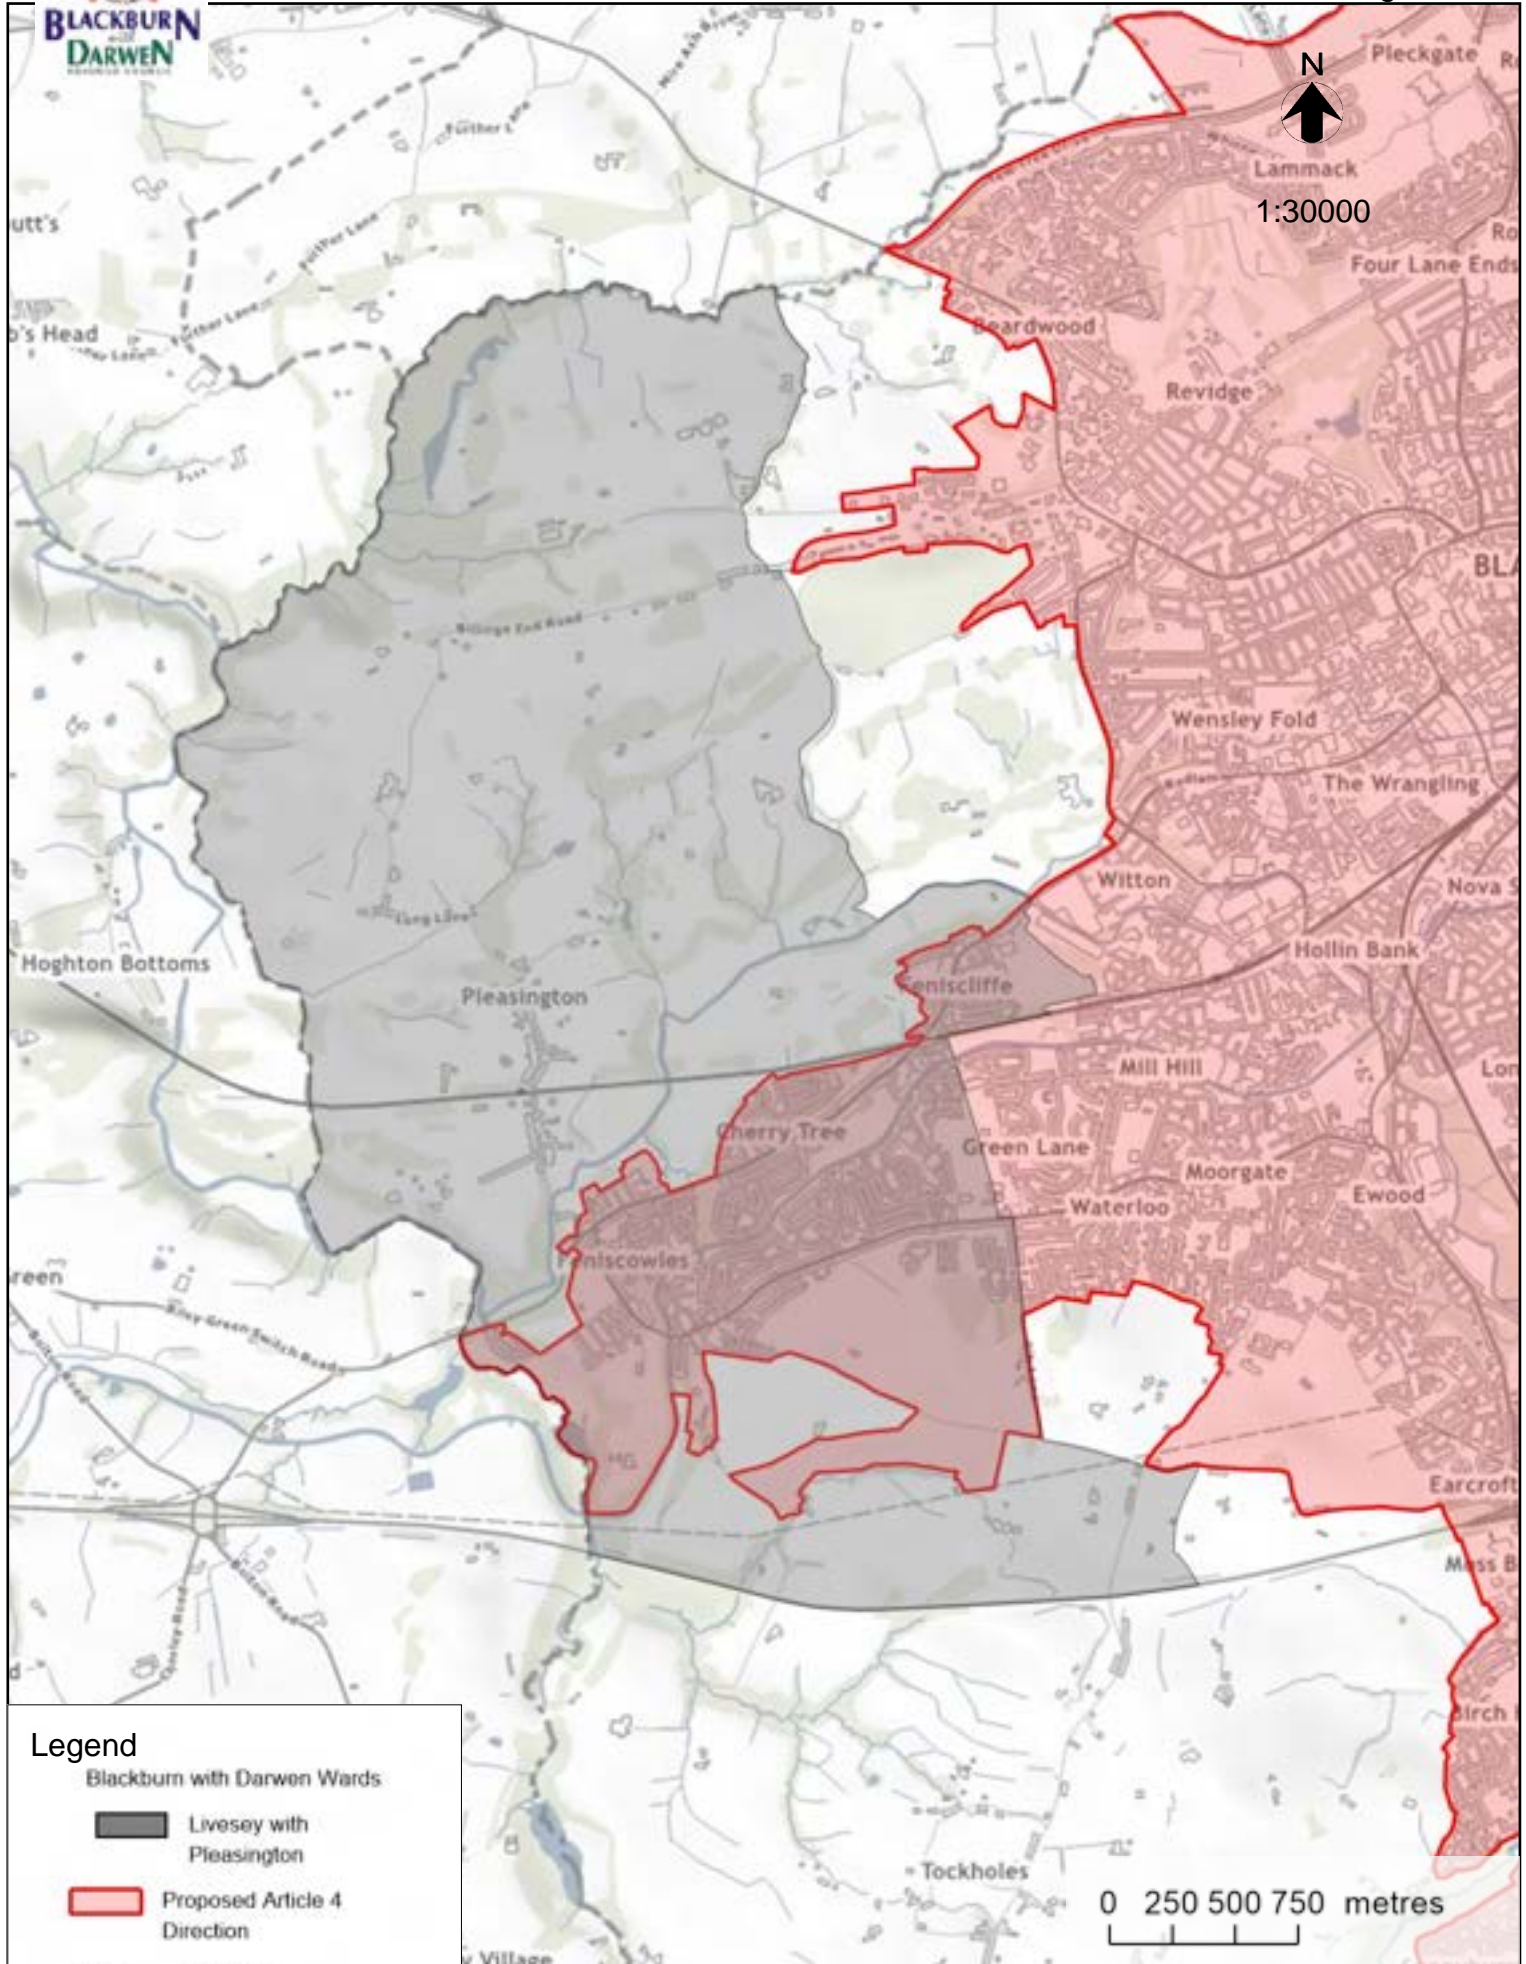

# Blackburn with Darwen Borough Council Proposed Article 4 Direction - Blackburn South & Lower Darwen

August 2022

Legend

Blackburn with Darwen Wards

■ Darwen South

■ Proposed Article 4 Direction

Black and White Map

# Blackburn with Darwen Borough Council Proposed Article 4 Direction - Little Harwood & Whitebirk

August 2022

### Legend

Blackburn with Darwen Wards

 Little Harwood & Whitebirk

 Proposed Article 4 Direction