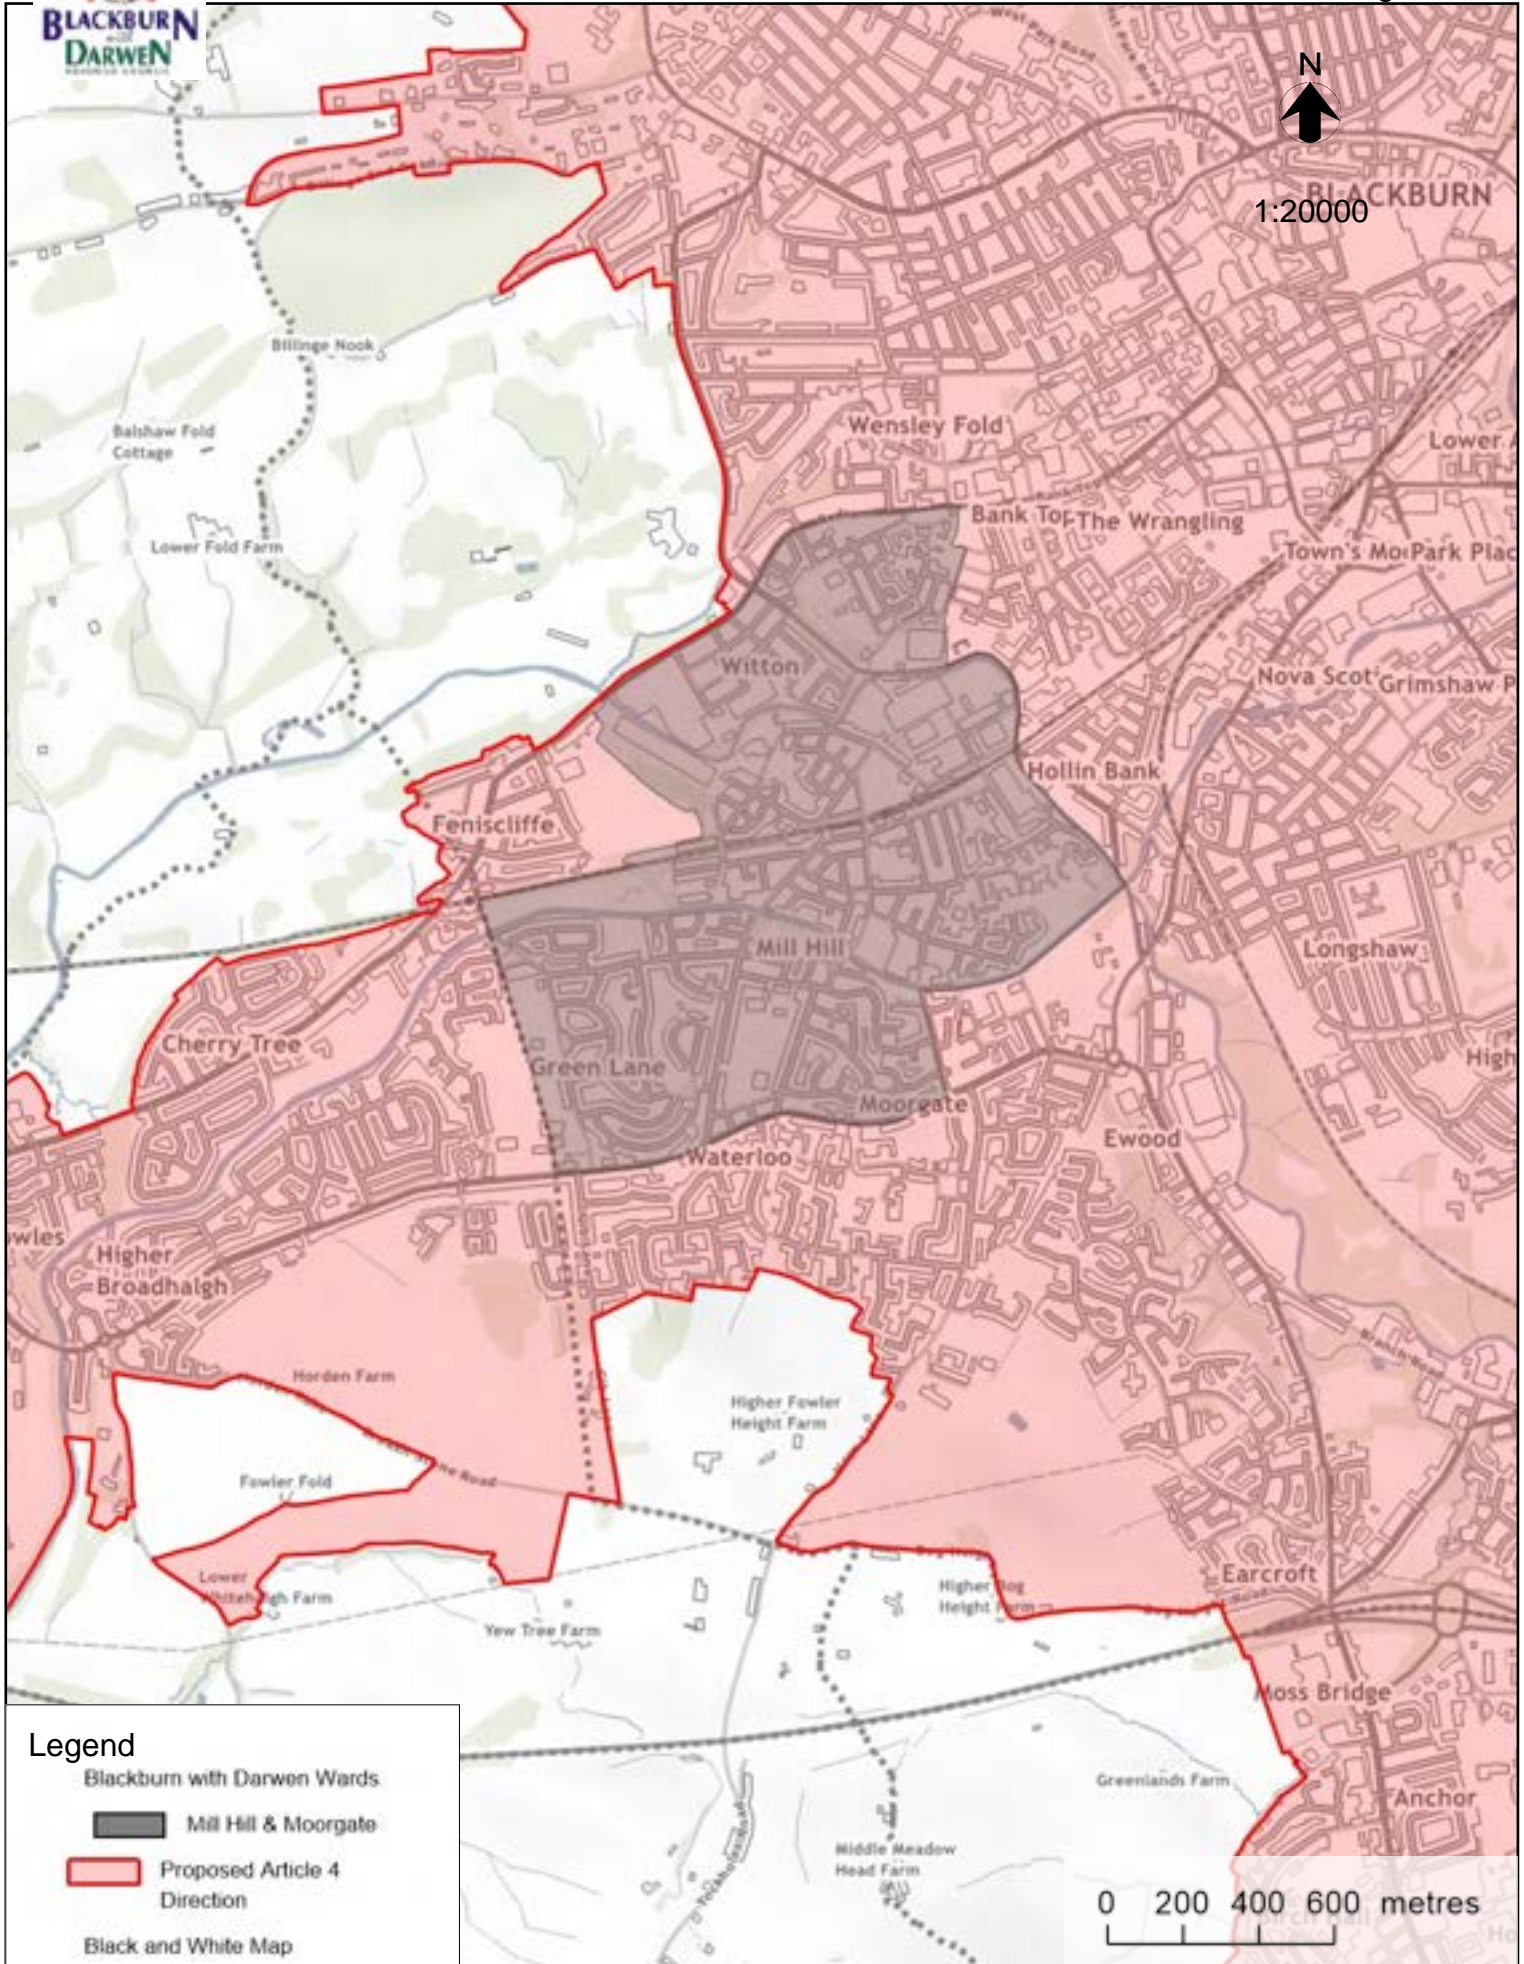

Blackburn with Darwen Borough Council Proposed Article 4 Direction - Mill Hill & Moorgate

August 2022