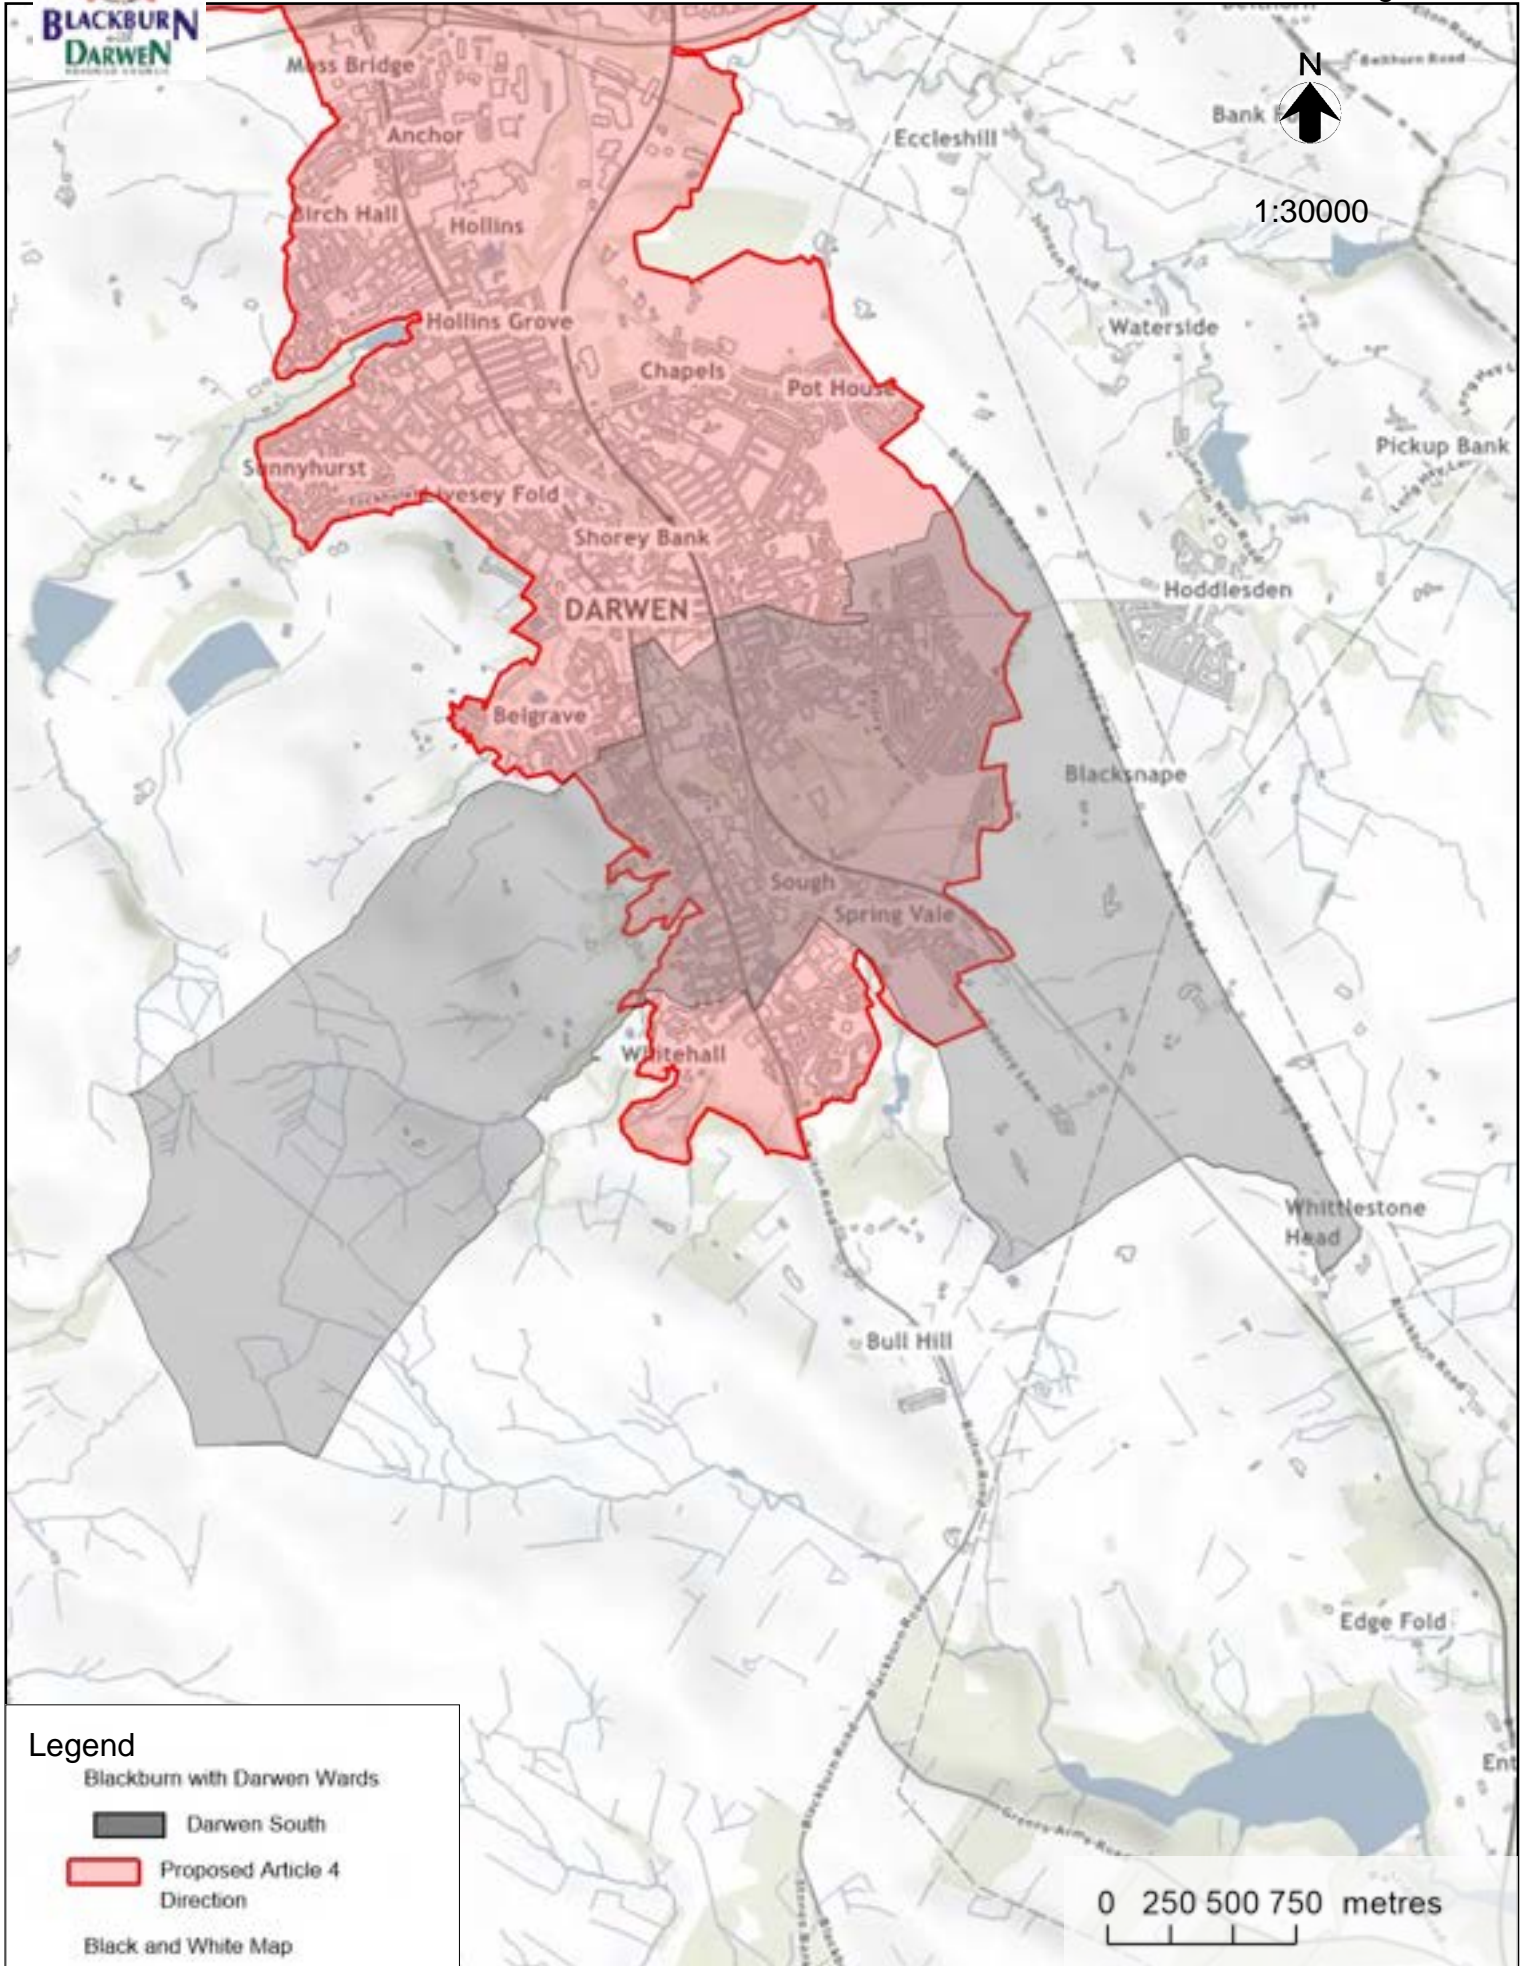

### Legend

Blackburn with Darwen Wards

Blackburn South East

Proposed Article 4 Direction

# Blackburn with Darwen Borough Council Proposed Article 4 Direction - Blackburn South & Lower Darwen

August 2022

Legend

Blackburn with Darwen Wards

■ Darwen South

■ Proposed Article 4 Direction

Black and White Map

# Blackburn with Darwen Borough Council Proposed Article 4 Direction - Little Harwood & Whitebirk

August 2022